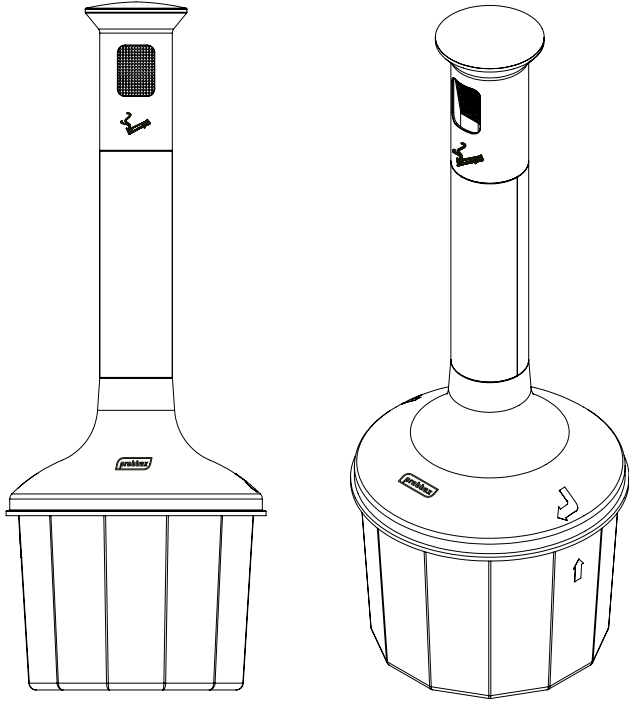

## Stand alone ashtray (plastic) AT-0990