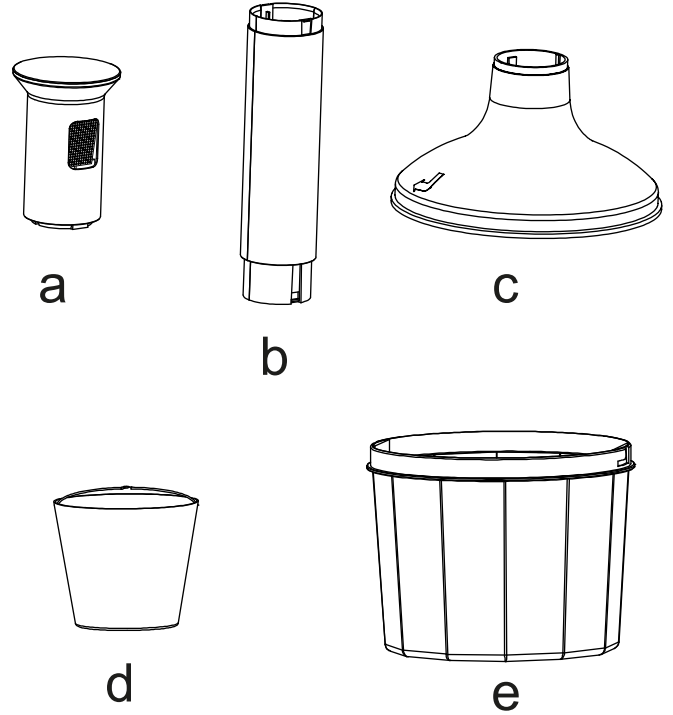

## Stand alone ashtray (plastic) AT-0990