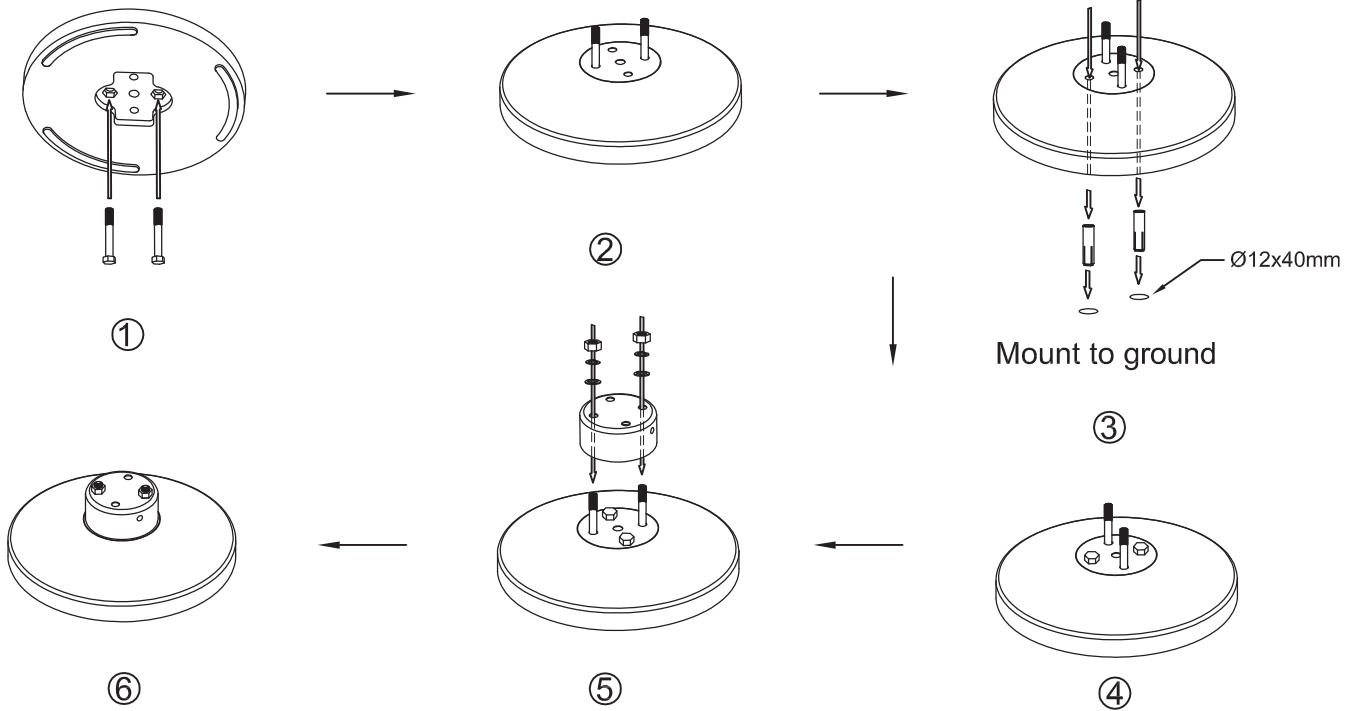

Stand Alone Ashtray AT-0292

Accessories

x 1

x 4

x 2

x 2

1

Pull out cup-shaped support

2

Mounting support

Stand Alone Ashtray AT-0292

3 Floor mounting (optional)

4 Mounting body

5 Emptying liner

Emptying liner