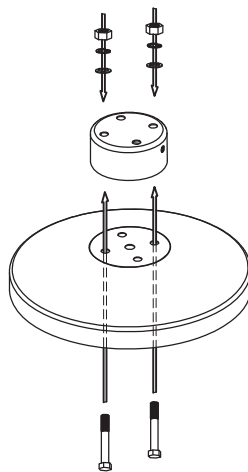

Stand Alone Ashtray AT-0292

Accessories

x 1

x 4

x 2

x 2

1

Pull out cup-shaped support

2

Mounting support

Stand Alone Ashtray AT-0292

3 Floor mounting (optional)

4 Mounting body

5 Emptying liner

Emptying liner