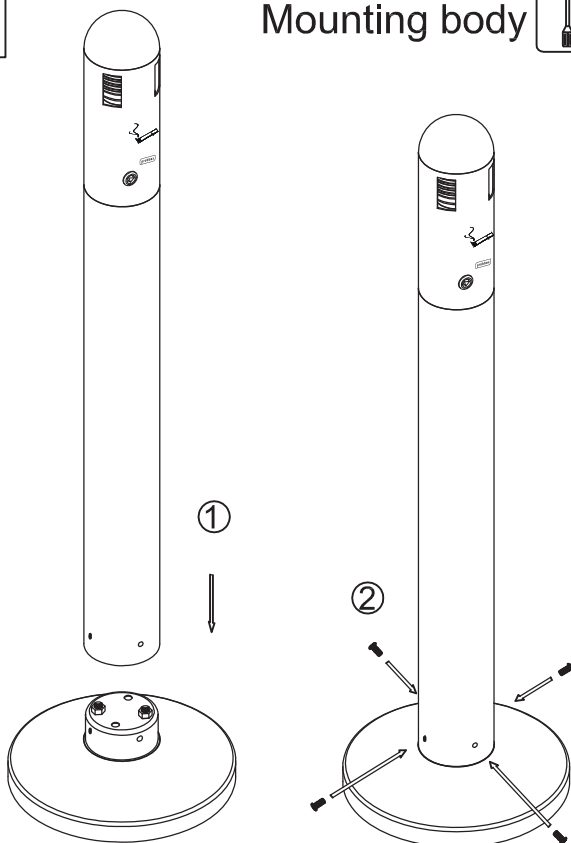

Stand Alone Ashtray AT-0292

Accessories

x 1

x 4

x 2

x 2

1

Pull out cup-shaped support

2

Mounting support

Stand Alone Ashtray AT-0292

3 Floor mounting (optional)

4 Mounting body

5 Emptying liner

Emptying liner