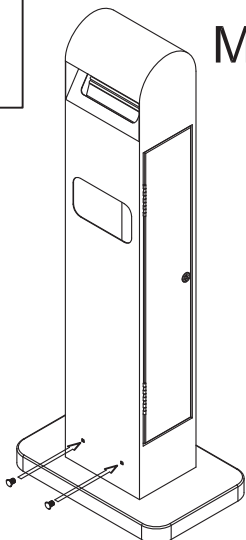

www.probbax.com
info@probbax.com

Instructions / Installation / Instalación / Installazione / Installatie / Montage Anleitung

Stand Alone Ash/Trash Container AT-0262

Accessories	
	x 1
	x 4
	x 4
	x 2

1 Mounting support

2 Fixing on ground

3 Mounting body

4 Emptying liner