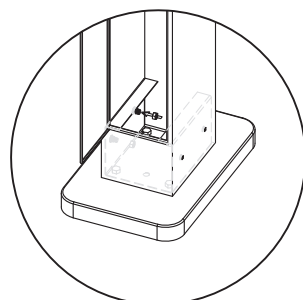

www.probbax.com
info@probbax.com

Instructions / Installation / Instalación / Installazione / Installatie / Montage Anleitung

Stand Alone Ash/Trash Container AT-0262

Accessories	
	x 1
	x 4
	x 4
	x 2

1 Mounting support

2 Fixing on ground

3 Mounting body

4 Emptying liner