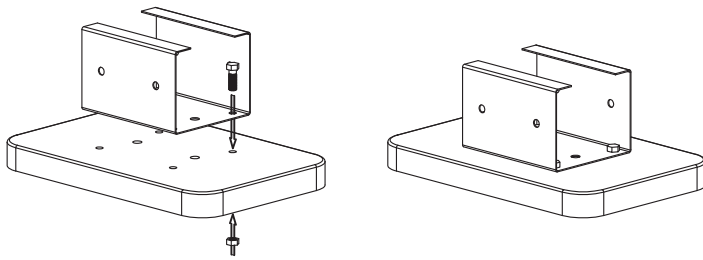

www.probbax.com
info@probbax.com

Instructions / Installation / Instalación / Installazione / Installatie / Montage Anleitung

Stand Alone Ash/Trash Container AT-0262

Accessories	
	x 1
	x 4
	x 4
	x 2

1 Mounting support

2 Fixing on ground

3 Mounting body

4 Emptying liner