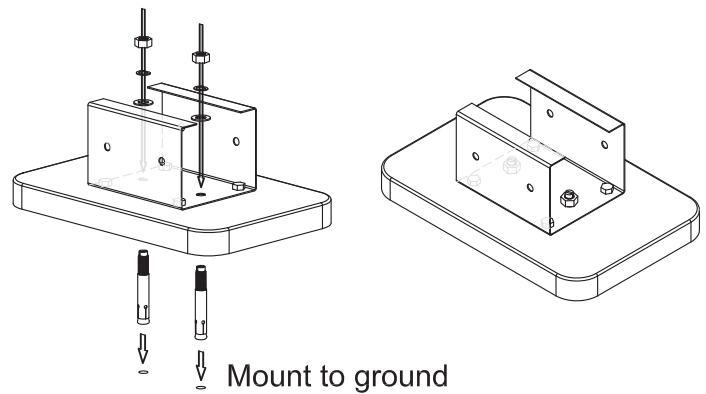

www.probbax.com
info@probbax.com

Instructions / Installation / Instalación / Installazione / Installatie / Montage Anleitung

Stand Alone Ash/Trash Container AT-0262

Accessories	
	x 1
	x 4
	x 4
	x 2

1 Mounting support

2 Fixing on ground

3 Mounting body

4 Emptying liner