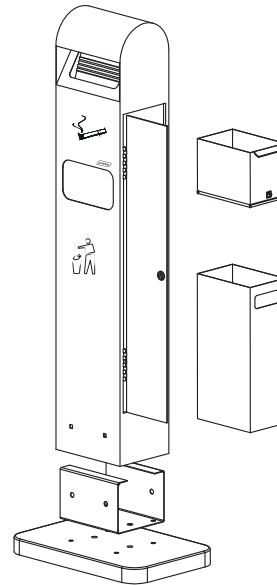

www.probbax.com
info@probbax.com

Instructions / Installation / Instalación / Installazione / Installatie / Montage Anleitung

Stand Alone Ash/Trash Container AT-0262

Accessories	
	x 1
	x 4
	x 4
	x 2

1 Mounting support

2 Fixing on ground

3 Mounting body

4 Emptying liner